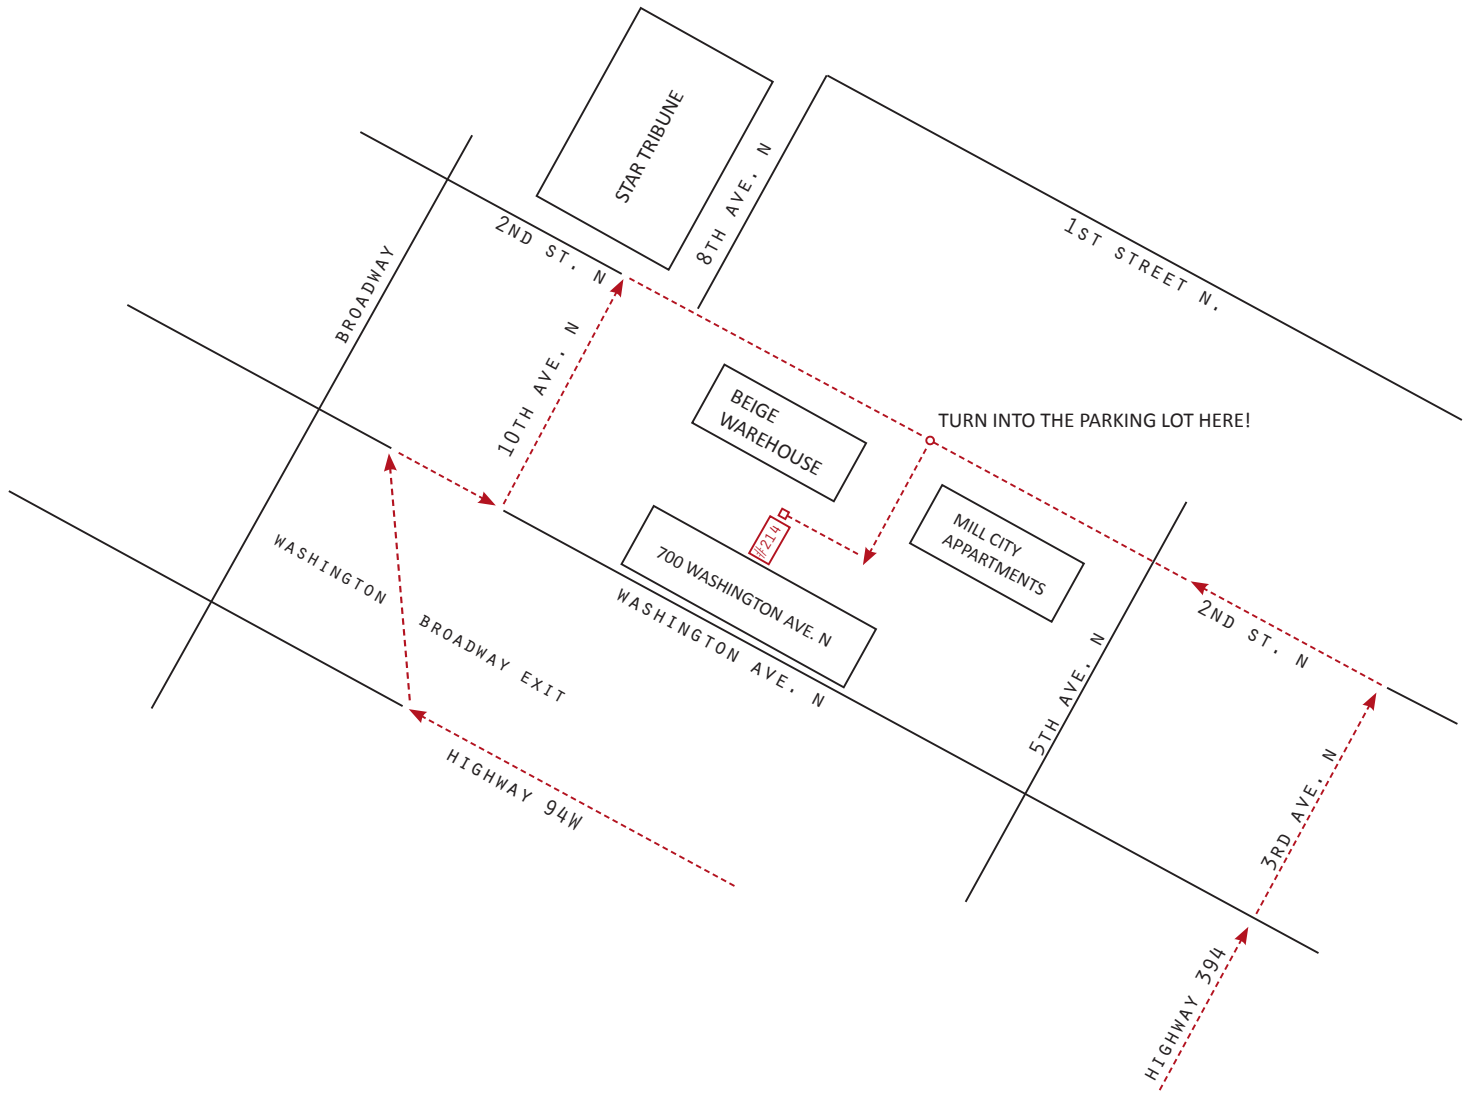

MATT 700 WASHINGTON AVE. N #214
BLUM MINNEAPOLIS, MN, 55401 | USA
PHOT STUDIO - 612.379.0129
OGRA MOBILE - 952.239.9194
PHY MATT@MATTBLUMPHOTOGRAPHY.COM
WWW.MATTBLUMPHOTOGRAPHY.COM

FROM 394 (Western Suburbs)

take highway 394 into downtown
exit at washington / 3rd Ave. n
stay straight on 3rd ave. n

turn left on 2nd st. n

you'll see the 'mill city apartments'
on your left - as soon as you pass them

turn left into the large parking lot.

you can park right in front of #214

FROM 94 West (St. Paul)

take 94 w towards downtown
exit at washington / broadway
turn right at the light (Washington)

turn left at 10th ave. n

you'll see a beige warehouse just after you
pass 8th ave n on your left

turn right into the large parking lot.

you can park right in front of #214

FROM 94 EAST (Maple Grove)

take 94 e towards downtown
exit at broadway
turn left at the light (Broadway)
turn right at the next light (Washington)

turn left at 10th ave. n

you'll see a beige warehouse (on the right)
just after you pass 8th ave n (on the left)

turn right into the large parking lot.

you can park right in front of #214